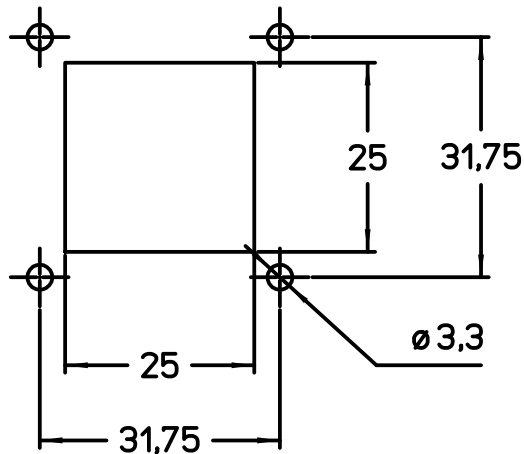

Wiring Diagram

panel cut-out

Diritti riservati All rights reserved

REV.	DATE	SIGNATURE

Dimensions in mm

Simplified representation with dimensions without tolerance

Original Size A4
 Date 19/11/20
 Sign. D.Cominelli

CJZAX 8 IA4
 CKAX 03 IA4 + Angled female-female RJ45 8P connector

Scale
 1:1