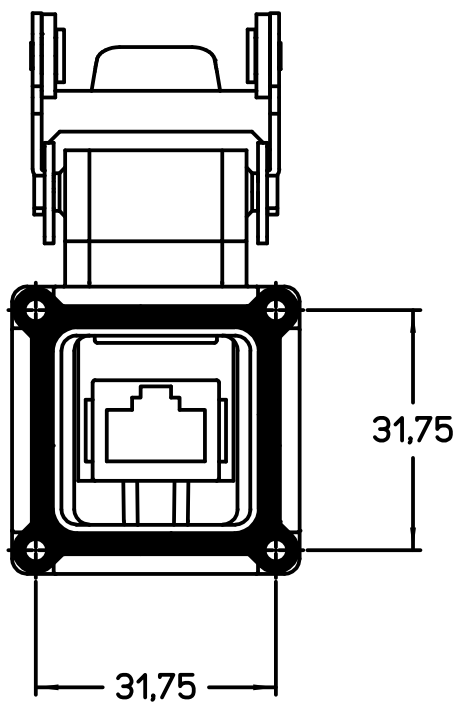

Wiring Diagram

panel cut-out

Diritti riservati All rights reserved

REV.	DATE	SIGNATURE

Dimensions in mm

Simplified representation with dimensions without tolerance

Original Size A4
 Date 19/11/20
 Sign. D.Cominelli

CJZAX 8 IA4
 CKAX 03 IA4 + Angled female-female RJ45 8P connector

Scale
 1:1