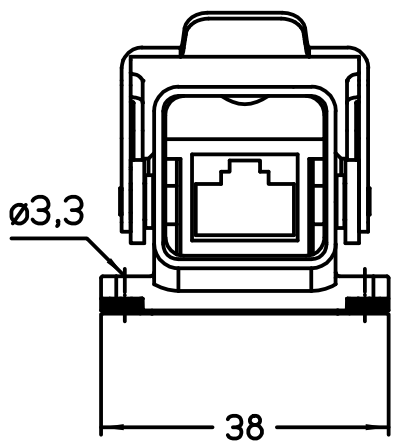

Wiring Diagram

panel cut-out

Diritti riservati All rights reserved

REV.	DATE	SIGNATURE

Dimensions in mm

Simplified representation with dimensions without tolerance

Original Size A4
 Date 19/11/20
 Sign. D.Cominelli

CJZAX 8 IA4
 CKAX 03 IA4 + Angled female-female RJ45 8P connector

Scale
 1:1