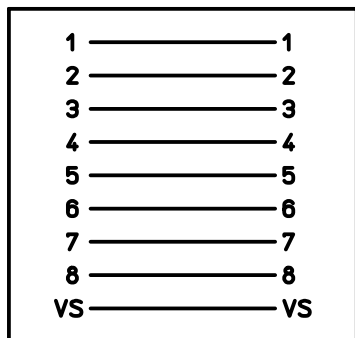

Wiring Diagram

panel cut-out

Diritti riservati All rights reserved

REV.	DATE	SIGNATURE

Dimensions in mm

Simplified representation with dimensions without tolerance

Original Size A4
 Date 19/11/20
 Sign. D.Cominelli

CJZAX 8 IA4
 CKAX 03 IA4 + Angled female-female RJ45 8P connector

Scale
 1:1