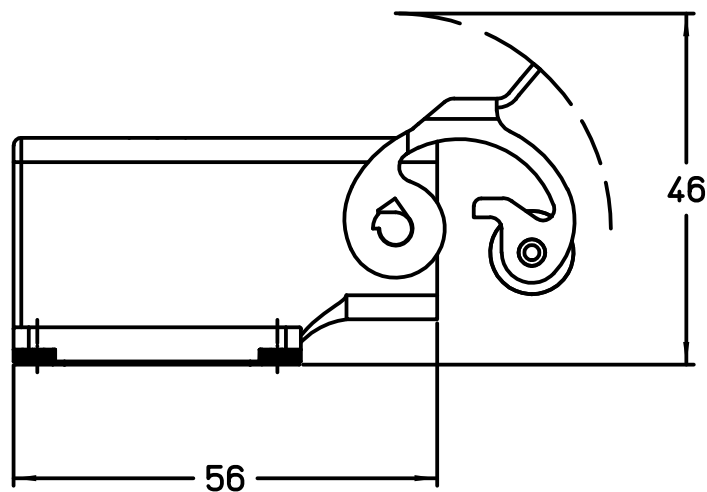

Wiring Diagram

panel cut-out

Diritti riservati All rights reserved

REV.	DATE	SIGNATURE

Dimensions in mm

Simplified representation with dimensions without tolerance

Original Size A4
 Date 19/11/20
 Sign. D.Cominelli

CJZAX 8 IA4
 CKAX 03 IA4 + Angled female-female RJ45 8P connector

Scale
 1:1